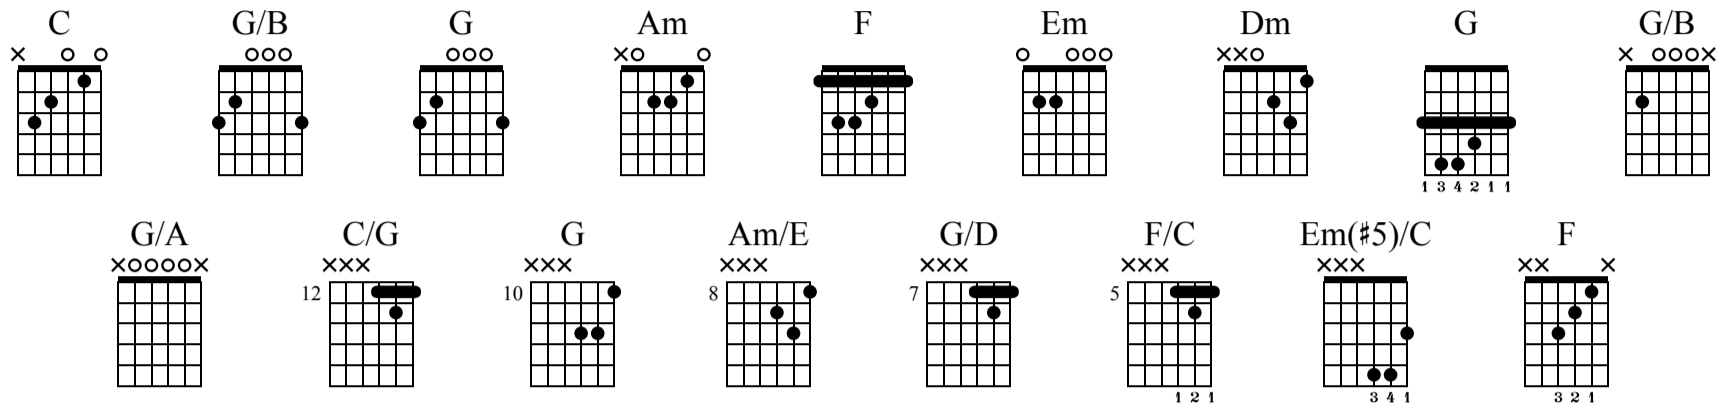

# Ordinary Man

Eels

Hombre Lobo

Words & Music by Eels

Moderate ♩ = 70

## A Intro

E-Gt TAB 4/4

1 *sl.* C G/B Am G