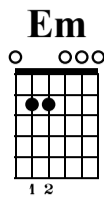

It's A Heartache

Rod Stewart

Words by Ronnie Scott & Steve Wolfe

♩ = 118

A Intro

B Couplets/Refrain 1

Cadd9

Cadd9

Detailed description of the musical score: The score is for a guitar-based piece. It features a Chant line with lyrics, a Gt-R line with guitar tablature and dynamics, an E-Gt line with a treble clef, an L-Sth line with a bass clef, a Basse line with bass clef and fretted notes, and a Drums line with a drum set icon and rhythmic notation. The lyrics are: "hear- fool's tache game Hits you when it's too cold late rain Hits you when you're Fee- ling like a". The score is divided into measures 21, 22, 23, and 24. Chords are indicated as Em and F. The Gt-R line includes a "let ring" instruction and various fret numbers (0, 1, 2, 3) and dynamics (V). The Basse line shows fretted notes with fret numbers (0, 2, 3). The Drums line shows a consistent rhythmic pattern with 'x' marks for cymbals and dots for other drums.

E-Gt

L-Sth

Basse

Drums

E Refrain

Chant

43 C/G 44 C/G 45 Em

hear- fool's hear- tache game tache No- thing but a heart- fool's game ache

46 Em Love her till your arms break Then she lets you
 Stan- ding in the cold rain Fee- ling like a
 Love her till your arms break Then she lets you

47 F

48 F

let ring

Gt-R

E-Gt

L-Sith

Basse