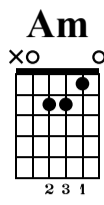

It's A Heartache

Rod Stewart

Words by Ronnie Scott & Steve Wolfe

♩ = 118

A Intro

B Couplets/Refrain 1

Cadd9

Cadd9

Detailed description of the musical score: The score is for a guitar-based piece. It features a Chant line with lyrics, a Gt-R line with guitar tablature and dynamics, an E-Gt line with a treble clef, an L-Sth line with a bass clef, a Basse line with bass clef and fretted notes, and a Drums line with a drum set icon and rhythmic notation. The lyrics are: "hear- fool's tache game Hits you when it's too cold late rain Hits you when you're Fee- ling like a". The score is divided into measures 21, 22, 23, and 24. Chords are indicated as Em and F. The Gt-R line includes a "let ring" instruction and various fret numbers (0, 1, 2, 3) and dynamics (V). The Basse line shows fretted notes with fret numbers (0, 2, 3). The Drums line shows a consistent rhythmic pattern with 'x' marks for cymbals and dots for other drums.

E-Gt

L-Sth

Basse

Drums

E Refrain

Chant

43 C/G 44 C/G 45 Em

hear- fool's hear- tache game tache No- thing but a heart- fool's game ache

46 Em Love her till your arms break Then she lets you
 Stan- ding in the cold rain Fee- ling like a
 Love her till your arms break Then she lets you

47 F

48 F

let ring

Gt-R

E-Gt

L-Sith

Basse