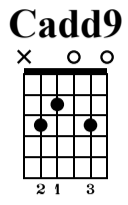

It's A Heartache

Rod Stewart

Words by Ronnie Scott & Steve Wolfe

♩ = 118

A Intro

B Couplets/Refrain 1

Cadd9

Cadd9

C/G

C/G

Chant

1 2 3 4

f It's a heart-ache
fool's game
hear- tache
No- thing but a
No- thing but a
No- thing but a

let ring

Gt-R

f

Detailed description of the musical score: The score is for a guitar-based piece. It features a Chant line with lyrics, a Gt-R line with guitar tablature and dynamics, an E-Gt line with a treble clef, an L-Sth line with a bass clef, a Basse line with bass clef and fretted notes, and a Drums line with a drum set icon and rhythmic notation. The lyrics are: "hear- fool's tache game Hits you when it's too cold late rain Hits you when you're Fee- ling like a". The score is divided into measures 21, 22, 23, and 24. Chords are indicated as Em and F. The Gt-R line includes a "let ring" instruction and various fret numbers (0, 1, 2, 3) and dynamics (V). The Basse line shows fretted notes with fret numbers (0, 2, 3). The Drums line shows a consistent rhythmic pattern with 'x' marks for cymbals and dots for other drums.

E-Gt

L-Sth

Basse

Drums

E Refrain

Chant

43 C/G 44 C/G 45 Em

hear- fool's hear- tache game tache No- thing but a heart- fool's game ache