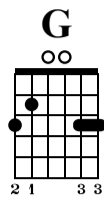

It's A Heartache

Rod Stewart

Words by Ronnie Scott & Steve Wolfe

♩ = 118

A Intro

B Couplets/Refrain 1

Cadd9

Cadd9

Detailed description of the musical score: The score is for a guitar-based piece. It features a Chant line with lyrics, a Gt-R line with guitar tablature and dynamics, an E-Gt line with a treble clef, an L-Sth line with a bass clef, a Basse line with bass clef and fretted notes, and a Drums line with a drum set icon and rhythmic notation. The lyrics are: "hear- fool's tache game Hits you when it's too cold late rain Hits you when you're Fee- ling like a". The score is divided into measures 21, 22, 23, and 24. Chords are indicated as Em and F. The Gt-R line includes a "let ring" instruction and various fret numbers (0, 1, 2, 3) and dynamics (V). The Basse line shows fretted notes with fret numbers (0, 2, 3). The Drums line shows a consistent rhythmic pattern with 'x' marks for cymbals and dots for other drums.

E-Gt

L-Sth

Basse

Drums

E Refrain

Chant

43 C/G 44 C/G 45 Em

hear- fool's hear- tache game tache No- thing but a heart- fool's game ache

46 Em Love her till your arms break Then she lets you
 Stan- ding in the cold rain Fee- ling like a
 Love her till your arms break Then she lets you

47 F

48 F

let ring

Gt-R

E-Gt

L-Sith

Basse