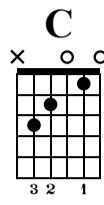

It's A Heartache

Rod Stewart

Words by Ronnie Scott & Steve Wolfe

♩ = 118

A Intro

B Couplets/Refrain 1

Cadd9

Cadd9

Detailed description of the musical score: The score is for a guitar-based piece. It features a Chant line with lyrics, a Gt-R line with guitar tablature and dynamics, an E-Gt line with a treble clef, an L-Sth line with a bass clef, a Basse line with bass clef and fretted notes, and a Drums line with a drum set icon and rhythmic notation. The lyrics are: "hear- fool's tache game Hits you when it's too cold late rain Hits you when you're Fee- ling like a". The score is divided into measures 21, 22, 23, and 24. Chords are indicated as Em and F. The Gt-R line includes a "let ring" instruction and various fret numbers (0, 1, 2, 3) and dynamics (V). The Basse line shows fretted notes with fret numbers (0, 2, 3). The Drums line shows a consistent rhythmic pattern with 'x' marks for cymbals and dots for other drums.

E-Gt

L-Sth

Basse

Drums

E Refrain

Chant

43 C/G 44 C/G 45 Em

hear- fool's hear- tache game tache No- thing but a heart- fool's game ache

46 Em Love her till your arms break Then she lets you
 Stan- ding in the cold rain Fee- ling like a
 Love her till your arms break Then she lets you

47 F

48 F

let ring

Gt-R

E-Gt

L-Sith

Basse